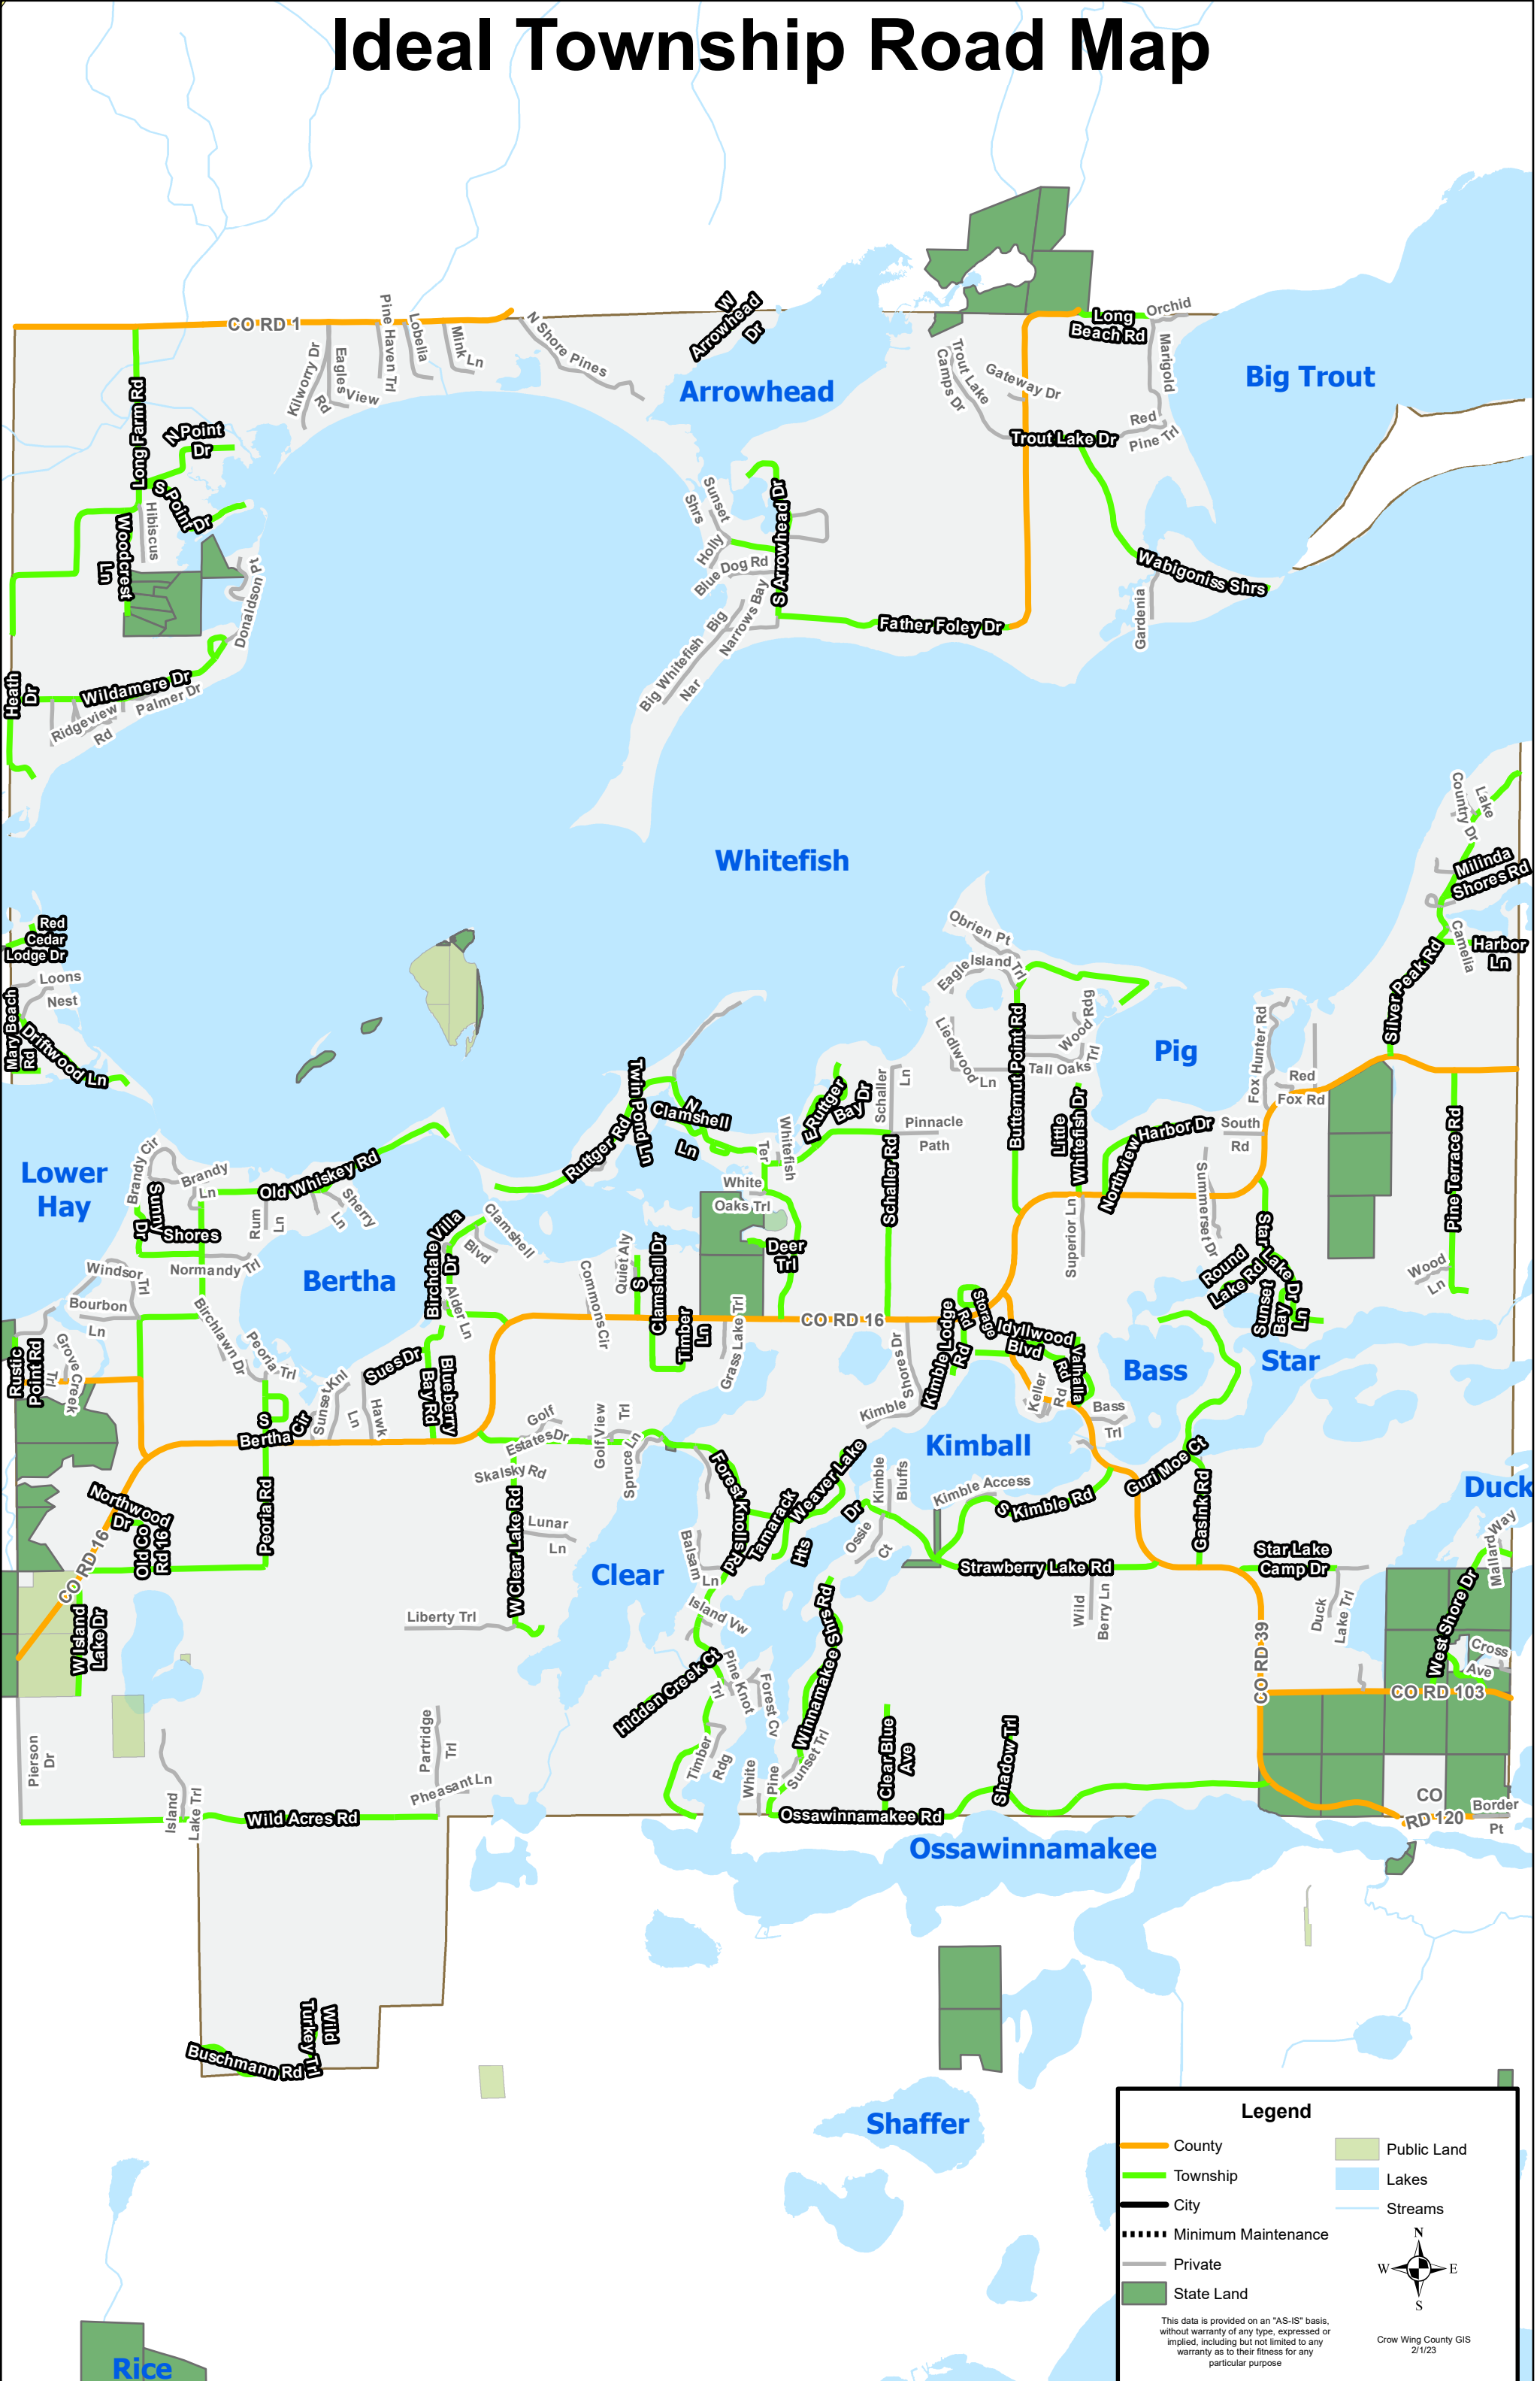

Ideal Township Road Map

Legend

- County
- Township
- City
- Minimum Maintenance
- Private
- Public Land
- Lakes
- Streams

This data is provided on an "AS-IS" basis, without warranty of any type, expressed or implied, including but not limited to any warranty as to their fitness for any particular purpose.

Crow Wing County GIS
2/1/23